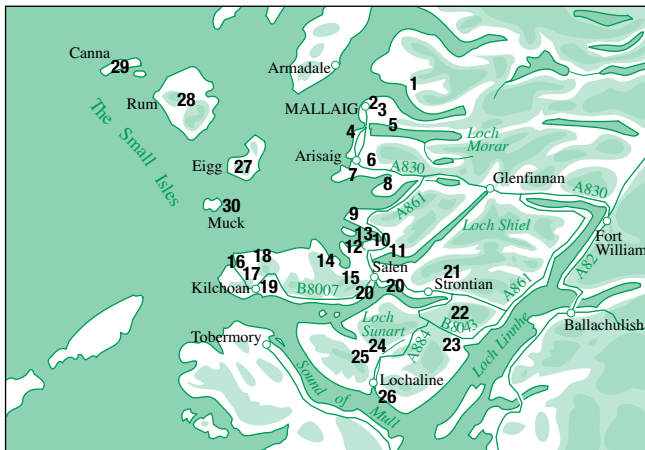

Walks Mallaig & Ardnamurchan

Grades

A+ ... Full walking equipment – including map and compass – and previous hill walking experience essential

A Full walking equipment required

B Strong walking footwear and waterproof clothing required

| walk | grade | max.length |
|--|-------|----------------------|
| 1 Knoydart | B/C | up to 14 mls/22kms |
| 2 Mallaig Circular Walk | C | up to 4 mls/6.5kms |
| 3 Loch an Nostarie & Loch Eireagoraidh ... | B/A | up to 8 mls/13kms |
| 4 Camusdarach Beach | C | up to 3 mls/5kms |
| 5 Loch Morar | A | up to 8½ mls/13.5kms |
| 6 Arisaig & Borrodale | A+ | 8 mls/13kms |
| 7 Arisaig to Camas Ghaoidheil | B | 6 mls/9.5kms |
| 8 Peanmeanach | B | 7 mls/11.25kms |
| 9 Smirisary & White Sands Beach | B | 2¾ mls/4.5kms |
| 10 Ardmolich Wood | B | 2½ mls/4kms |
| 11 Dalelia to Eilean Fhianain | B | 3 mls/5kms |
| 12 Castle Tioram Circuit | B | up to 5½ mls/9kms |
| 13 Silver Walk | B | 4 mls/6.5kms |
| 14 Arivegaig to Kentra Bay & Ockle | A/B | 9 mls/14.5kms |
| 15 Acharacle to Glenborrodale | A | 8 mls/13kms |
| 16 Sanna to Portuairk | B | 1½ mls/2kms |
| 17 Sonachan to Achnaha | B | 2 mls/3 kms |
| 18 Achnaha to Fascaidale | A | 6 mls/9.5kms |
| 19 Ben Hiant | A | up to 5½ mls/9kms |
| 20 Sunart Oakwoods | C | various |
| 21 Ariundle Oakwoods & Fee Donald | B/C | up to 6 mls/9.5kms |
| 22 Ghardail Walk | B | 3½ mls/5.5kms |
| 23 Kingairloch | B | 6 mls/10kms |
| 24 Gleann Dubh | B | 6 mls/9kms |
| 25 Loch Arienas | B | 2½ mls/4kms |
| 26 Ardtornish Castle | B | 8 mls/13kms |
| The Small Isles: Introduction | | |
| 27 Eigg | A | 5 mls/8kms |
| 28 Rum | B/B | up to 4 mls/6.5kms |
| 29 Canna | C | up to 6 mls/9.5kms |
| 30 Muck | C | up to 4 mls/6.5kms |