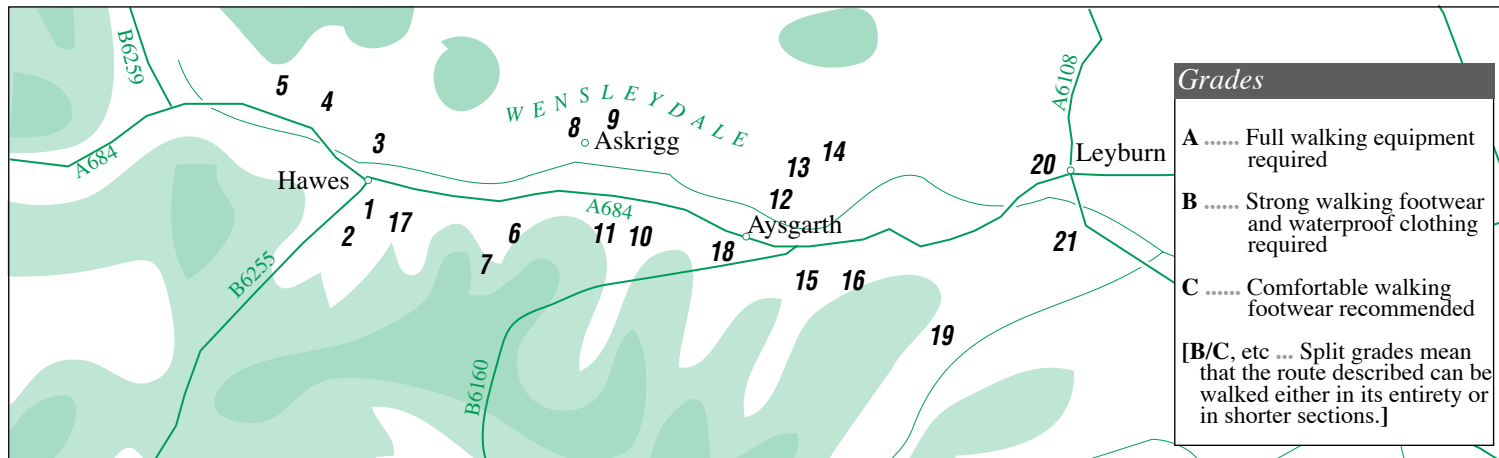

Walks Hawes & Wensleydale

walk	grade	max.length	walk	grade	max.length
1 Aysgill Force	C	3 mls/5kms	12 Aysgarth Falls	C	1 mls/1.5kms
2 Ten End	A	6½ mls/10.5kms	13 Aysgarth to Carperby	B	2 mls/3kms
3 Hardraw Force & Sedbusk	B	4½ mls/7kms	14 Aysgarth to Castle Bolton	A	7 mls/11kms
4 Cotterdale	A	11 mls/18kms	15 Morpeth Scar	B	3 mls/5kms
5 Cotterdale & The High Way	A	5 mls/8kms	16 West Burton to West Witton	A	6 mls/9.5kms
6 Bainbridge to Semer Water	A	6 mls/9.5kms	17 Wether Fell	A	6 mls/9.5kms
7 Semer Water	B	4 mls/6.5kms	18 Thoraby Loop	B	4½ mls/7kms
8 Askrigg Waterfalls	C	3 mls/5kms	19 Carlton Loop	B	3 mls/5kms
9 Askrigg to Woodhall	A	7½ mls/12kms	20 Leyburn Shawl	B/C	4½ mls/7kms
10 Addlebrough	A	5 mls/8kms	21 Middleham & The River Cover	C	3 mls/5kms
11 Addlebrough Loop	A	5 mls/8kms			