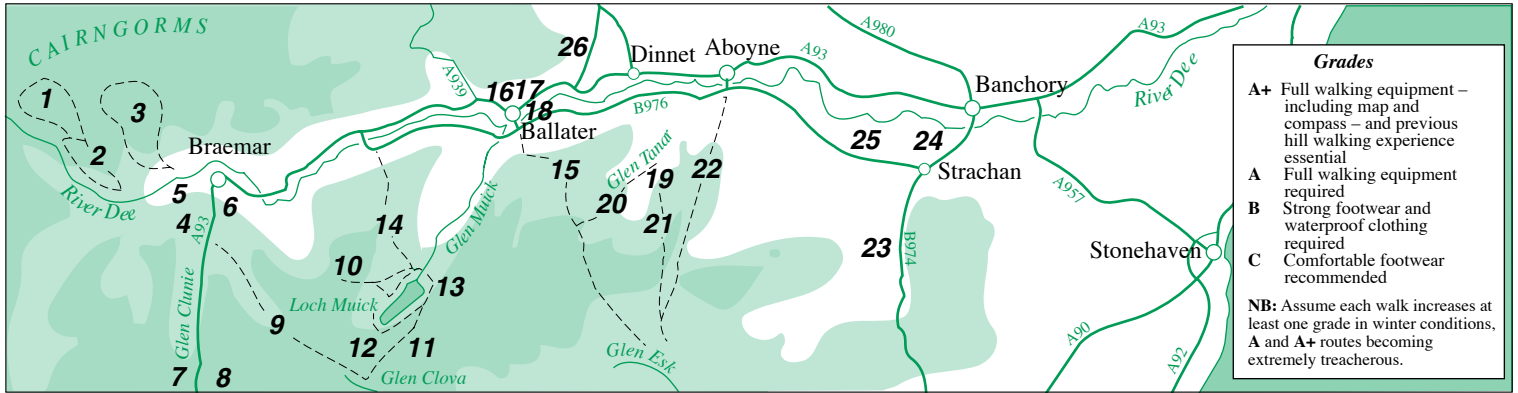

# Walks Deeside

walk	grade	max.length
1 Ben Macdui .....	A+	21 mls/34kms
2 Derry Lodge Loop .....	A	18 mls/29kms
3 Beinn a' Bhuird .....	A+	21½ mls/34.5kms
4 Morrone .....	B	4 mls/6.5kms
5 Morrone Birkwood .....	C	2½ mls/4kms
6 Creag Choinnich .....	B/C	up to 4¼ mls/7kms
7 The Cairnwell & Carn Aosda ...	A	up to 3½ mls/6kms
8 Glas Maol .....	A	7 mls/11kms
9 Jock's Road .....	A	13 mls/21kms
10 Lochnagar .....	A+	13 mls/21kms
11 Capel Mounth .....	A	6½ mls/10.5kms
12 Glen Muick to Glen Clova .....	A	10 mls/16kms
13 Loch Muick .....	A	up to 12 mls/19.5kms

walk	grade	max.length
14 Glen Muick to Balmoral .....	B	10 mls/16kms
15 Ballater to Glen Tanar .....	A	7 mls/11kms
16 Craigendarroch .....	C	2 mls/3kms
17 Sgor Buidhe .....	B	6 mls/9.5kms
18 Ballater to Dinnet .....	C	up to 7 mls/11kms
19 Glen Tanar .....	A	5½ mls/9kms
20 Glen Tanar to Glen Esk .....	A	16 mls/26kms
21 Firmounth .....	A	12 mls/19.5kms
22 Fungle .....	A	14 mls/22.5kms
23 Clachnaben .....	B	6 mls/9.5kms
24 Scolty Hill .....	B	1¾ mls/3kms
25 Scolty to Shooting Greens .....	B	5¼ mls/8.5kms
26 Loch Kinord/Burn o' Vat .....	B/C	up to 5½ mls/8.5kms